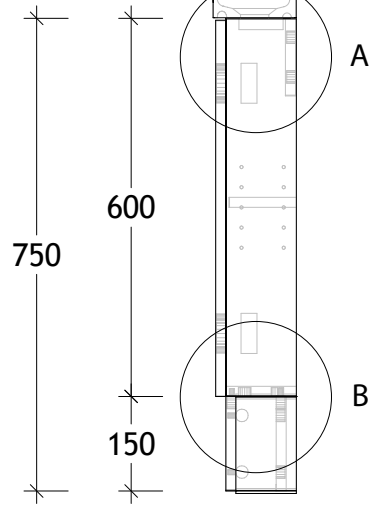

NAME:	CHARM0450WK
SIZE:	450
WK/WH:	WITH KICK
CONFIGURATION:	1 DOOR

450

275

160
135

100
3
597
750
150

1.5
443.5

445

160

16.1
117

133.1

PLEASE NOTE: Do not perform any plumbing rough in prior to taking delivery of your vanity, as all measurements are nominal and are subject to change. Measure exact locations from your vanity once it is on site.