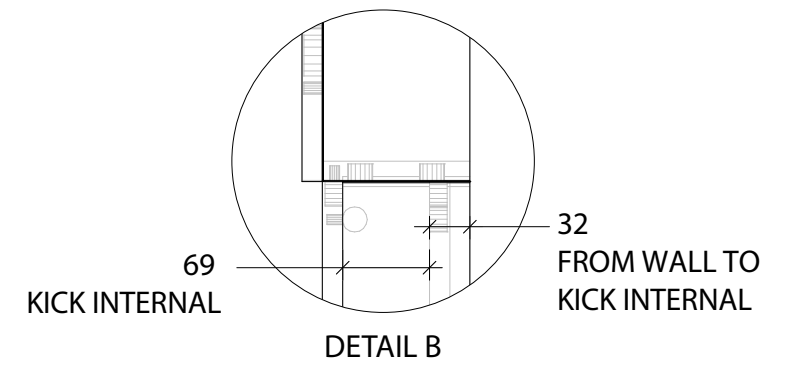

NAME:	CHARM0450WK
SIZE:	450
WK/WH:	WITH KICK
CONFIGURATION:	1 DOOR

450

275

160
135

100
3
597
750
150

1.5
443.5

445

160

16.1
117

133.1

PLEASE NOTE: Do not perform any plumbing rough in prior to taking delivery of your vanity, as all measurements are nominal and are subject to change. Measure exact locations from your vanity once it is on site.