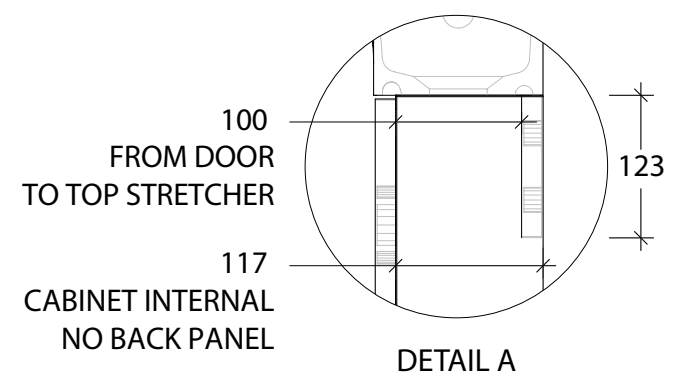

PLEASE NOTE: Do not perform any plumbing rough in prior to taking delivery of your vanity, as all measurements are nominal and are subject to change. Measure exact locations from your vanity once it is on site.